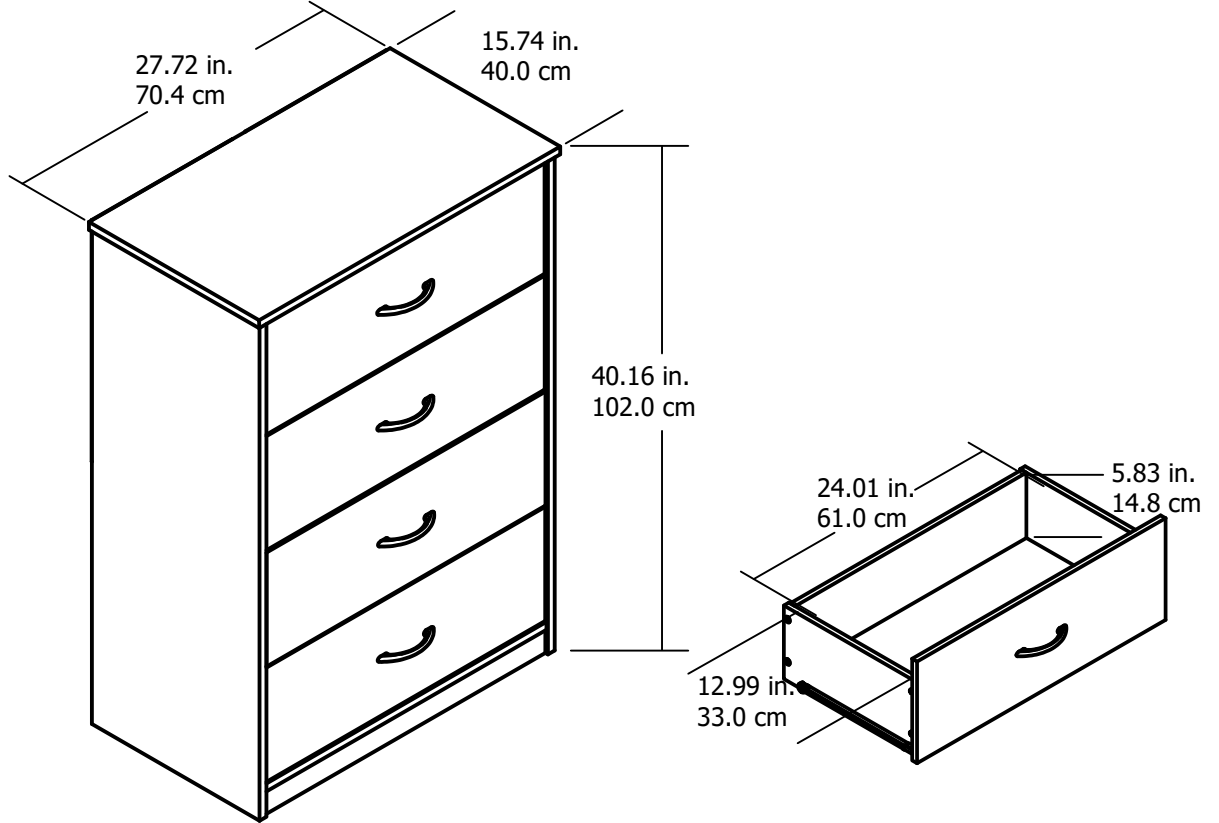

Mainstays Emery 4 Drawer Dresser

MODEL NO : 2090335COM / 2090222COM / 2090015COM /
2090333COM / 2090900COM / 2090412COM /

OVERALL PRODUCT SIZE(in inches)

40.16 in. H x 27.72 in. W x 15.74 in. D

Unit Net Weight : 75.24 lbs (34.2KG)

MAXIMUM WEIGHT CAPACITIES